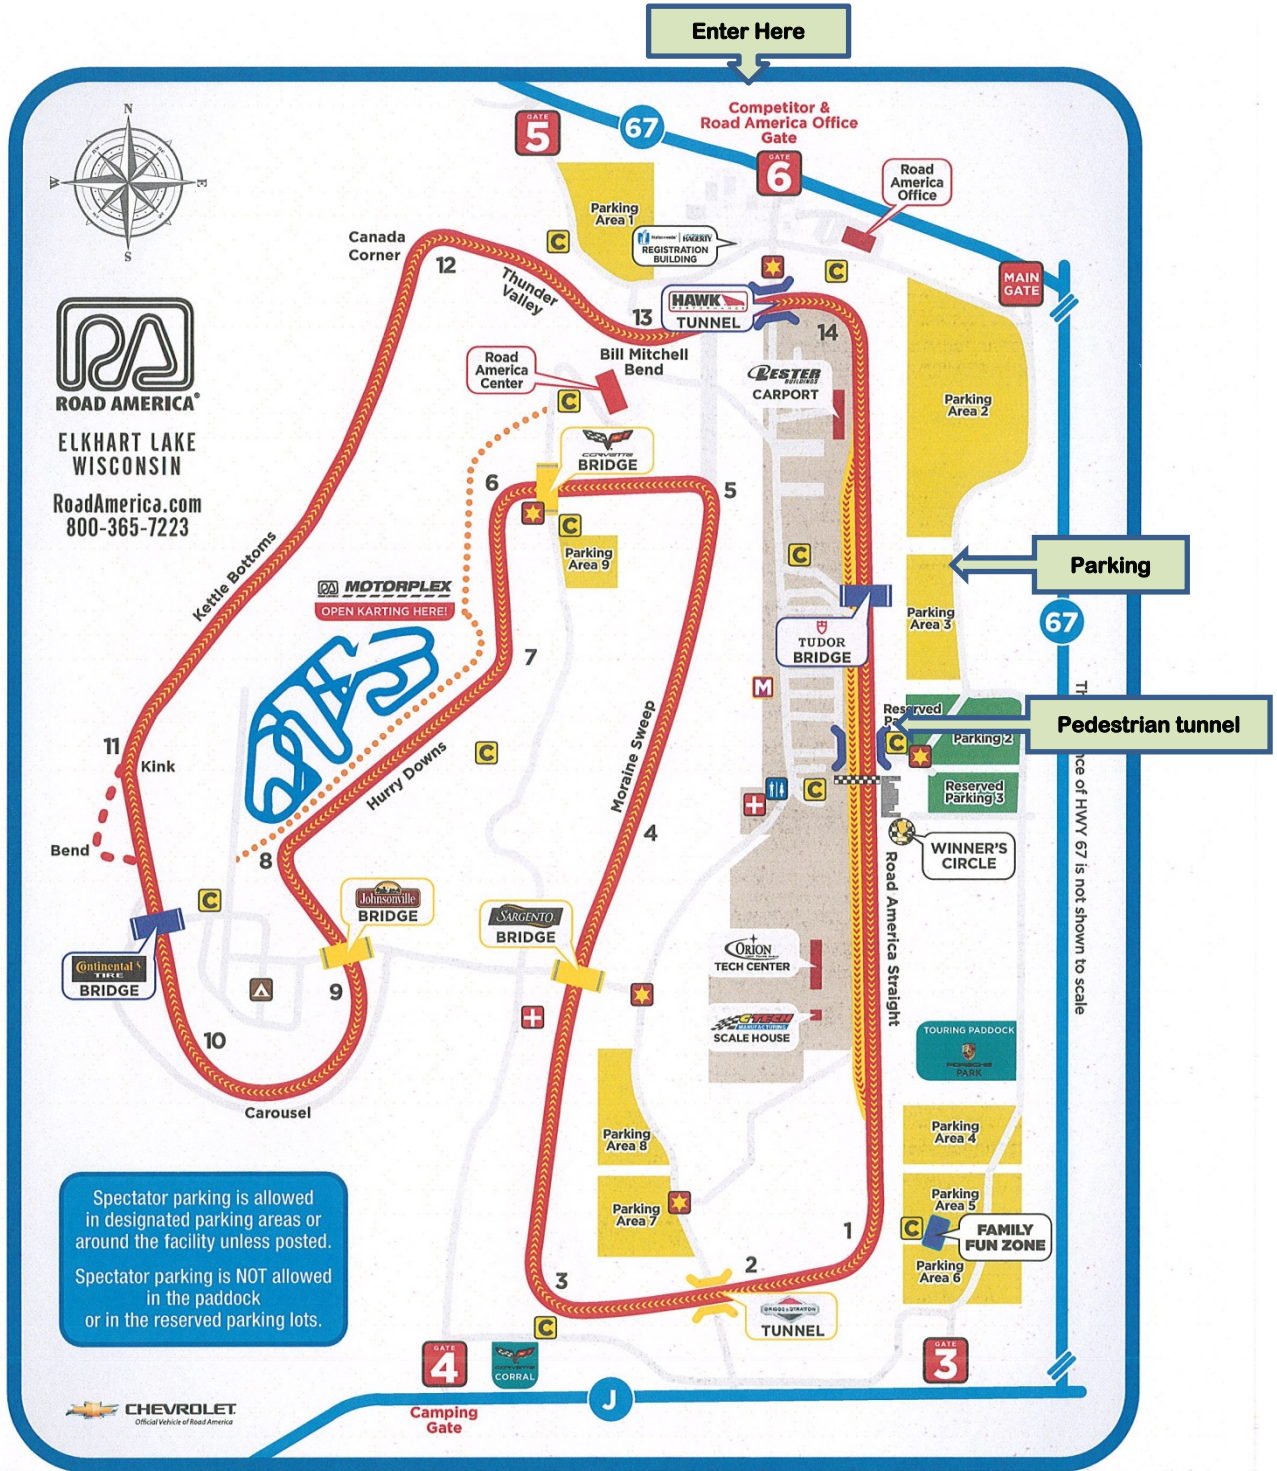

2018 Road America map to St. John the Baptist Concession Stand

Spectator parking is allowed in designated parking areas or around the facility unless posted. Spectator parking is NOT allowed in the paddock or in the reserved parking lots.

LEGEND

- | | | | | | |
|----------|------------------|-------------------|----------------|-------------------|------------------|
| Track | Car Corral | Pedestrian Bridge | Security Point | Medical | Pedestrian Trail |
| Pit Lane | Reserved Parking | Pedestrian Tunnel | Concessions | Campground | |
| Parking | Spectator Gates | Traffic Bridge | Paddock Shop | VIP / Media Tower | |
| Paddock | Winner's Circle | Traffic Tunnel | Restrooms | | |

DIRECTIONS: Please enter at GATE 6, turn left, and park in Parking Area 3. Take the pedestrian tunnel to the paddock. SJB Stand is on the left side by the trees.
REMINDER: CLOSED toe shoes only. NO tank tops, NO midriff shirts. HATS or hairnet required in cooking area.